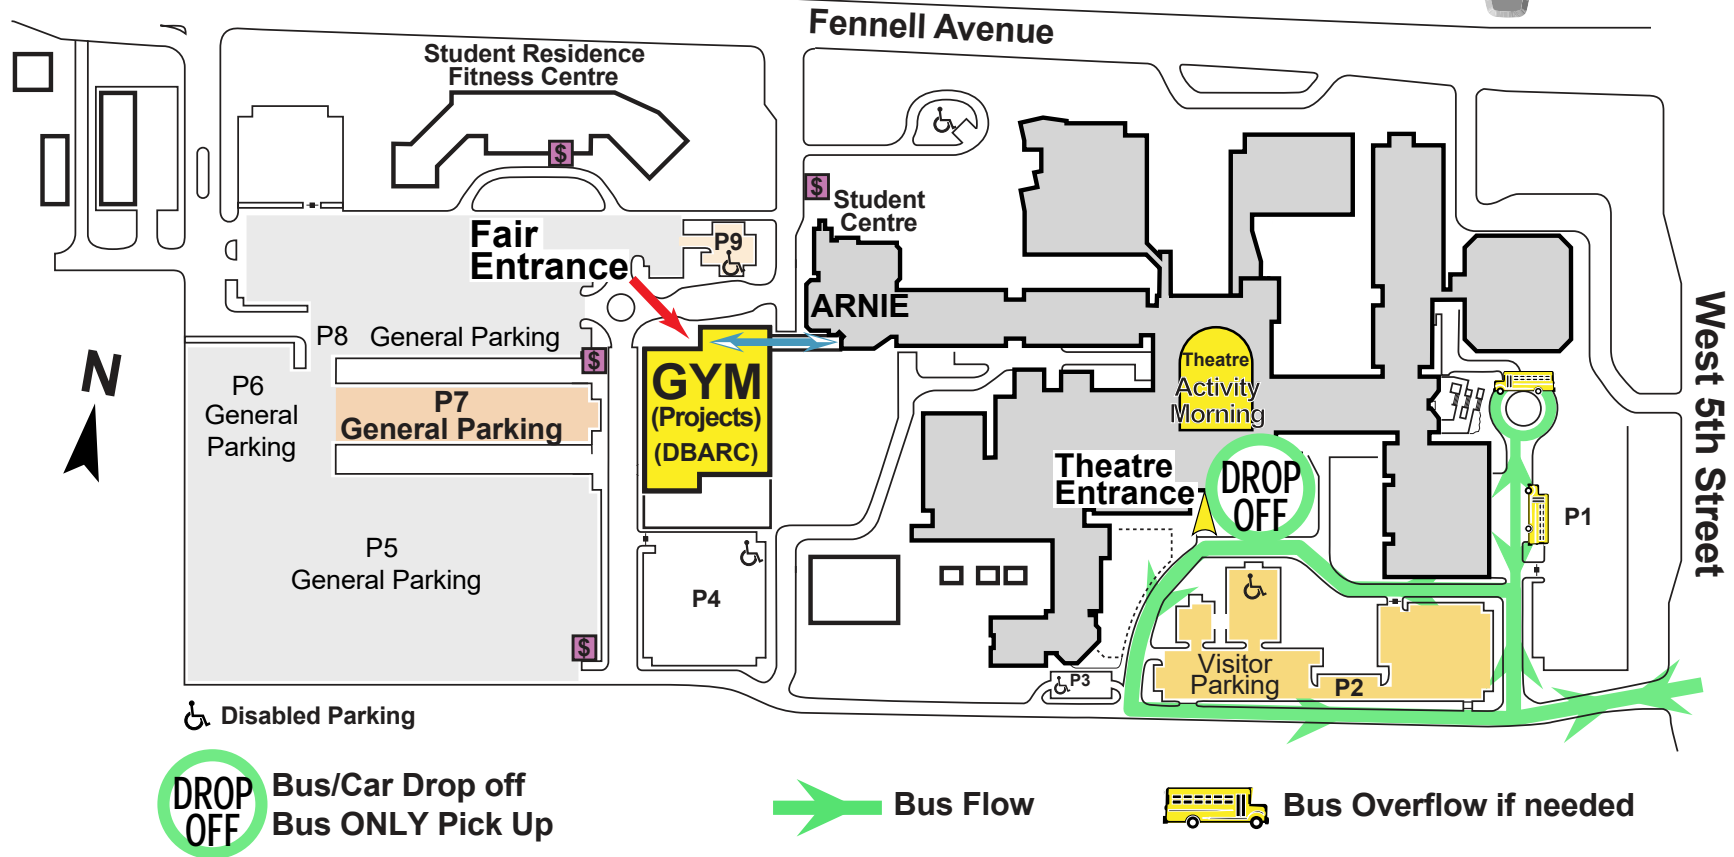

BASEF 2020 Activity Morning

Friday March 27, 2020
Mohawk Fennell Campus

Activity morning in the Theatre
Students arrive 8:30 am to 9:00 am
Bus dropoff and pickup at **Theatre Entrance**
Student car drop off at **Theatre Entrance**

Project judging in the Gym: 1:00pm - 4:00pm
Student pick up:
Parents park in **P7** 4:00pm to 5:00pm
Walk to **GYM** area to meet student

STUDENT PICKUP
4:00 pm to 5:00pm
No pick-up in front of GYM
Park in lot P7 and walk to gym area to meet student