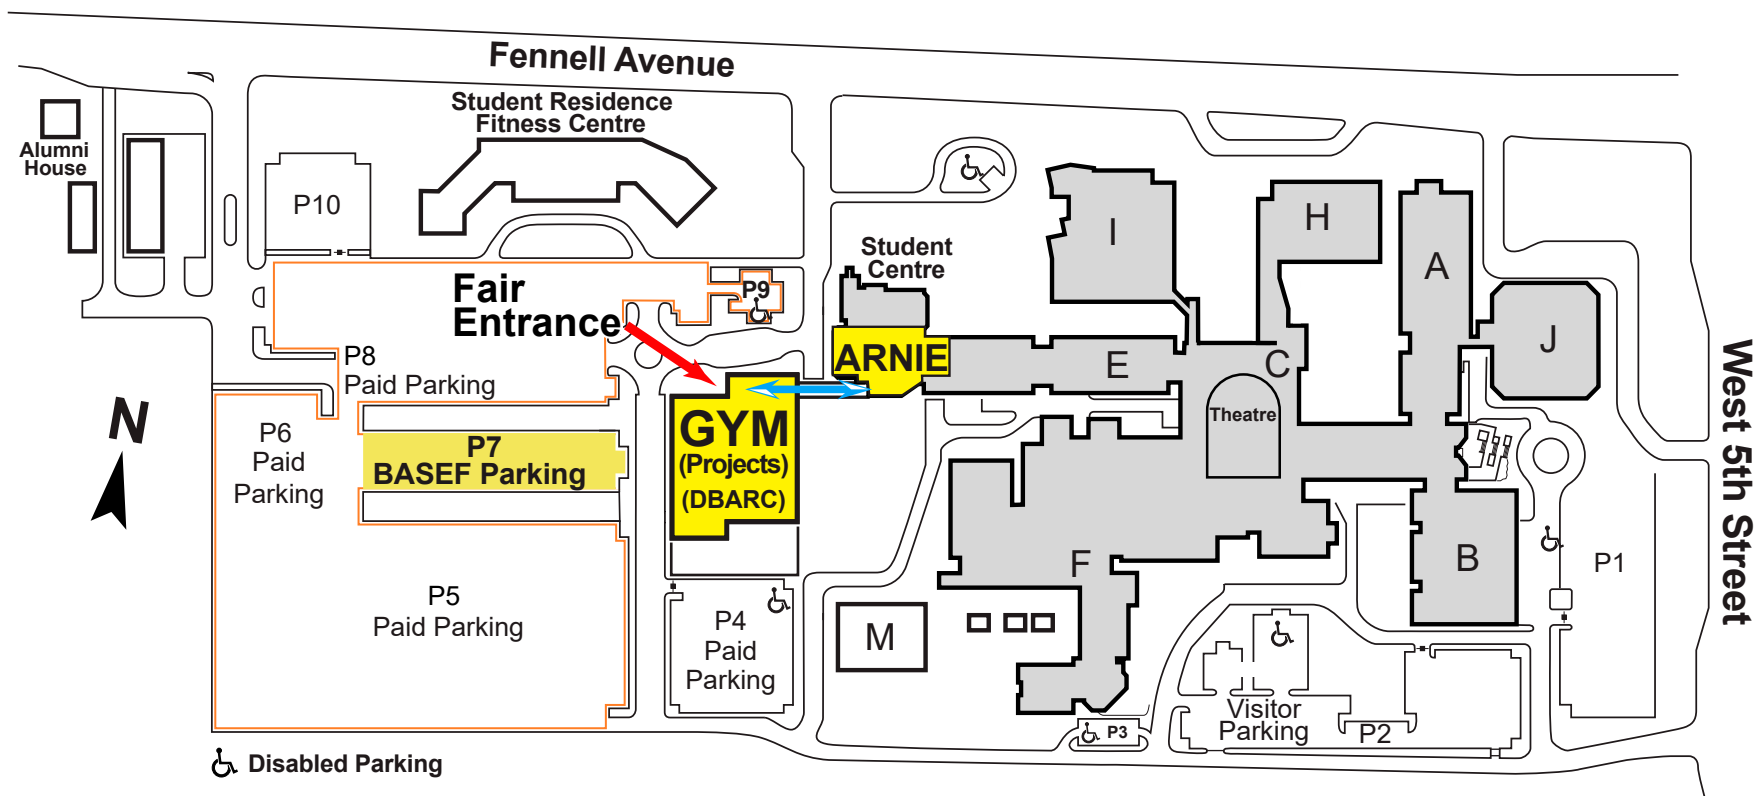

BASEF 2023

Friday March 24, 2023

Mohawk Fennell Campus

Judging

Convene in the ARNIE by 8:15 am

Complementary Judges parking is in lot P7 only.
Remember to print your pass or put it on your phone.

Please convene in the
ARNIE by 8:15 am